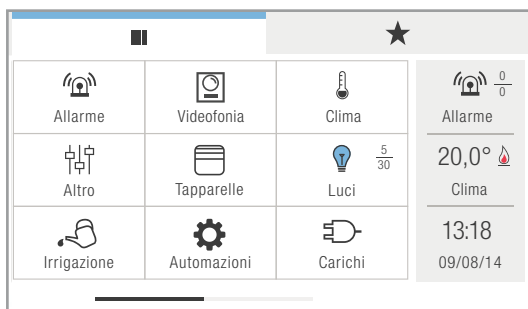

VIDEO MEMORY

YOU CAN ENABLE (OR DISABLE) THE VIDEO MEMORY FUNCTION

MESSAGES

YOU CAN RECEIVE MESSAGES OR ALERTS FROM THE SWITCHBOARD.
THE ARRIVAL OF A NEW MESSAGE IS INDICATED VISUALLY BY LEDS.

DOOR OPEN ALERT

Icona

MANAGER VERSION - HOME AUTOMATION SUPERVISOR

"WIDGET" AND FAVOURITES MENU CUSTOMISATION SCREEN

SCREEN FOR VIEWING EXTERNAL UNIT CAMERAS AND ANTI-INTRUSION SYSTEM CAMERAS

CONSUMPTION GRAPH SCREEN

ANTI-INTRUSION SYSTEM SCREEN

CLIMATE CONTROL SCREEN

RGB SCREEN

WITH THE MULTIROOM MUSIC FUNCTION, YOU CAN:

- Manage the system by selecting the album, track or radio streaming for each zone, adjust the volume and select random or repeat play modes.
- Synchronise multiple audio zones for playing the same source throughout the house
- Create a scenario by enabling each audio zone with a different source and volume
- Import, manage and listen to Spotify playlists (only with a subscription to Spotify Premium)