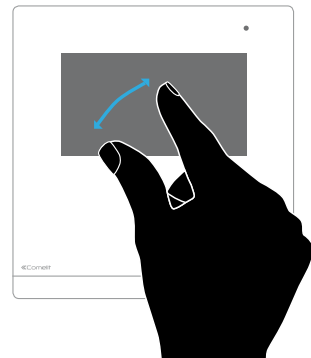

SATIN-FINISH,
CONCAVE FORM,
PROMOTES
HIGH ACOUSTIC
FIDELITY

AUDIO KEY AND LOCK-
RELEASE KEY ALWAYS
VISIBLE

SWIPE FUNCTION: THE
ICONS APPEAR ON THE
CONTROL SCREEN WHEN
YOU SWIPE A FINGER
ACROSS IT

*

CAPACITIVE 4.3" TOUCH SCREEN WITH GESTURE RECOGNITION
(* FOR ICONA MANAGER ONLY)