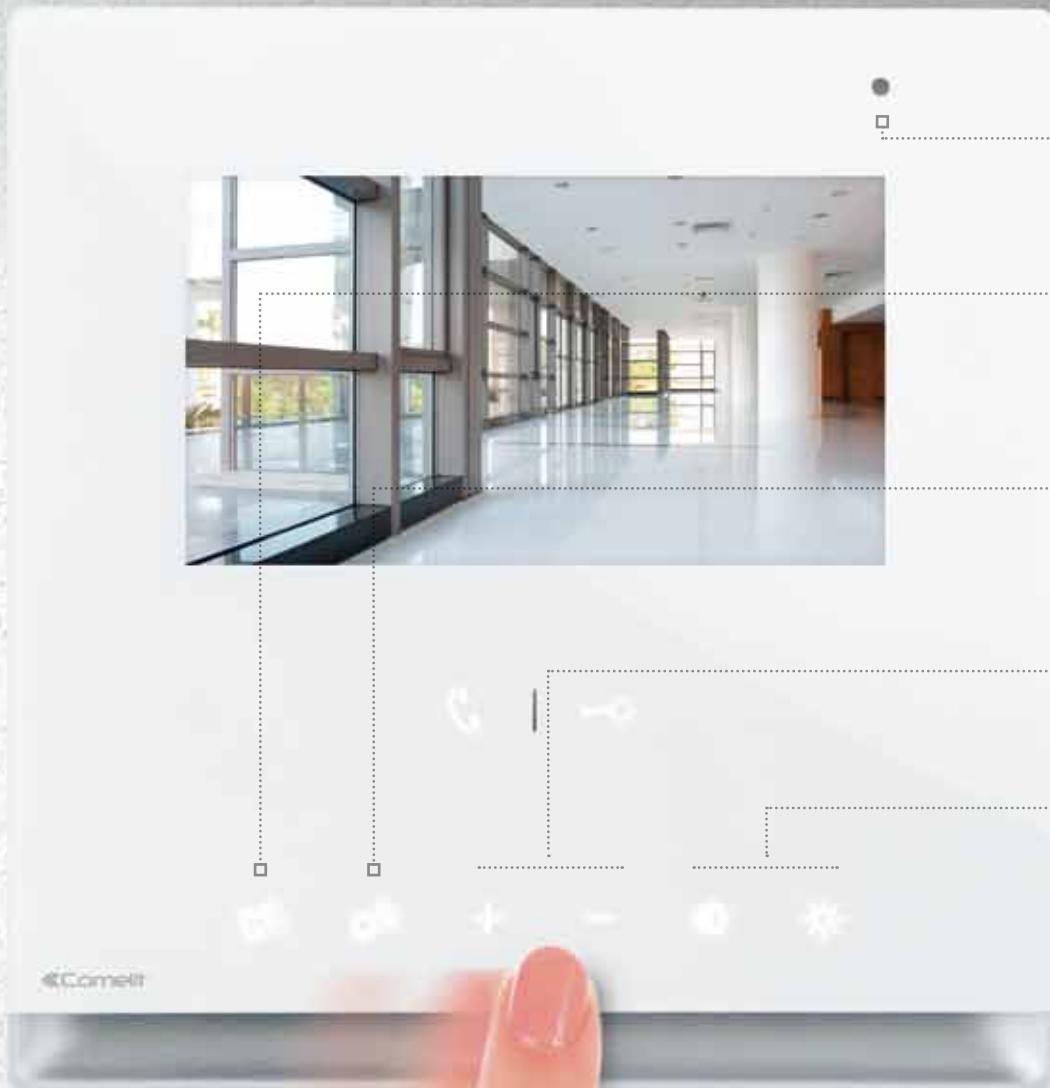

ICONA DOOR
ENTRY MONITOR

ICONA MANAGER
HOME AUTOMATION
SUPERVISOR

Icona

Icon of design.

Icona features a clean and simple design, without any superfluous details. Gloss surface in transparent, scratch-resistant polycarbonate and edges with a brushed, matt metal finish. Formal minimalism down to the last millimetre, housing complex technology inside. Icona is available in flush-mounted, surface-mounted and desk base versions.

Icona

DOOR ENTRY MONITOR VERSION

16:9 4.3" SCREEN
WIDE TOUCH SCREEN

LOCK-RELEASE

AUDIO KEY

PROGRAMMABLE KEYS

SPEAKER

Comelit

SELF-IGNITION
(PROGRAMMABLE KEY)

PRIVACY/DOCTOR

SWIPE TECHNOLOGY

MICROPHONE

AUDIO VOLUME

RINGTONE VOLUME

ADJUSTMENT KEYS

COLOUR AND BRIGHTNESS
ADJUSTMENT KEYS

SWIPE FUNCTION

Icona

MANAGER VERSION - HOME AUTOMATION SUPERVISOR

As well as being a colour door entry monitor, Icona Manager offers a full range of home automation functions for controlling domestic installations and devices, from heating to alarm systems. The capacitive technology allows effective management by means of gestures.