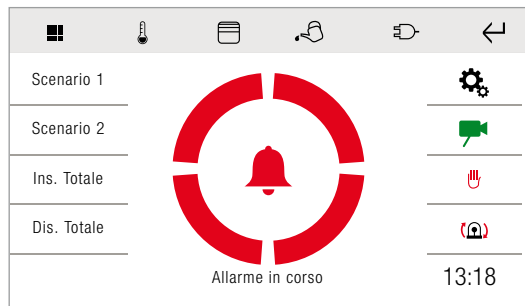

VIDEO MEMORY

YOU CAN ENABLE (OR DISABLE) THE VIDEO MEMORY FUNCTION

MESSAGES

YOU CAN RECEIVE MESSAGES OR ALERTS FROM THE SWITCHBOARD.
THE ARRIVAL OF A NEW MESSAGE IS INDICATED VISUALLY BY LEDS.

DOOR OPEN ALERT

Icona

MANAGER VERSION - HOME AUTOMATION SUPERVISOR

"WIDGET" AND FAVOURITES MENU CUSTOMISATION SCREEN

SCREEN FOR VIEWING EXTERNAL UNIT CAMERAS AND ANTI-INTRUSION SYSTEM CAMERAS

CONSUMPTION GRAPH SCREEN

ANTI-INTRUSION SYSTEM SCREEN

CLIMATE CONTROL SCREEN

RGB SCREEN

WITH THE MULTIROOM MUSIC FUNCTION, YOU CAN:

- Manage the system by selecting the album, track or radio streaming for each zone, adjust the volume and select random or repeat play modes.
- Synchronise multiple audio zones for playing the same source throughout the house
- Create a scenario by enabling each audio zone with a different source and volume
- Import, manage and listen to Spotify playlists (only with a subscription to Spotify Premium)