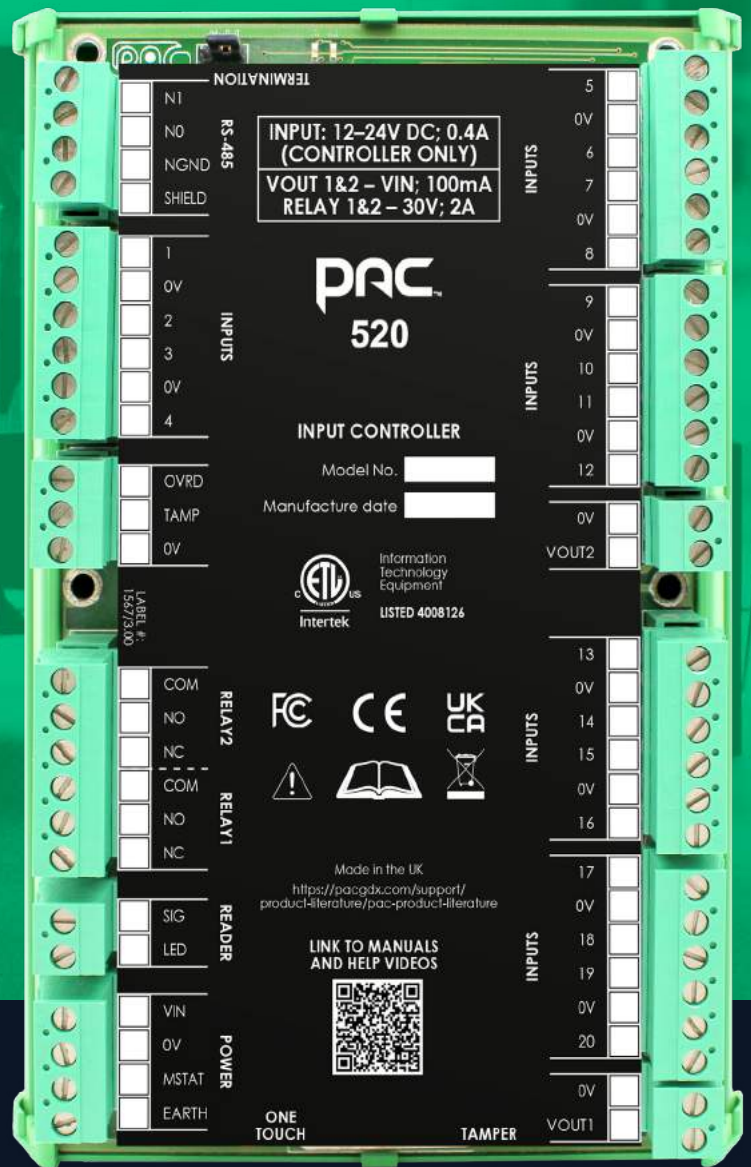

Enclosure: 4-way - lockable enclosure with DIN rail

10031

590 x 580 x 110mm

Enclosure: 6-way - lockable enclosure with DIN rail

10032

770 x 580 x 120mm

Input and Output Controllers

Fully featured Input and Output Controllers for connecting to and driving additional sensors and equipment on site.

Input Relay

Controller: 520 - Input, DIN Mount

909020053

DIN mountable 520 Input Controller.

Controller: 520 - Input, enclosure

909020051

Boxed 520 Input Controller in a metal case.

Output Controllers