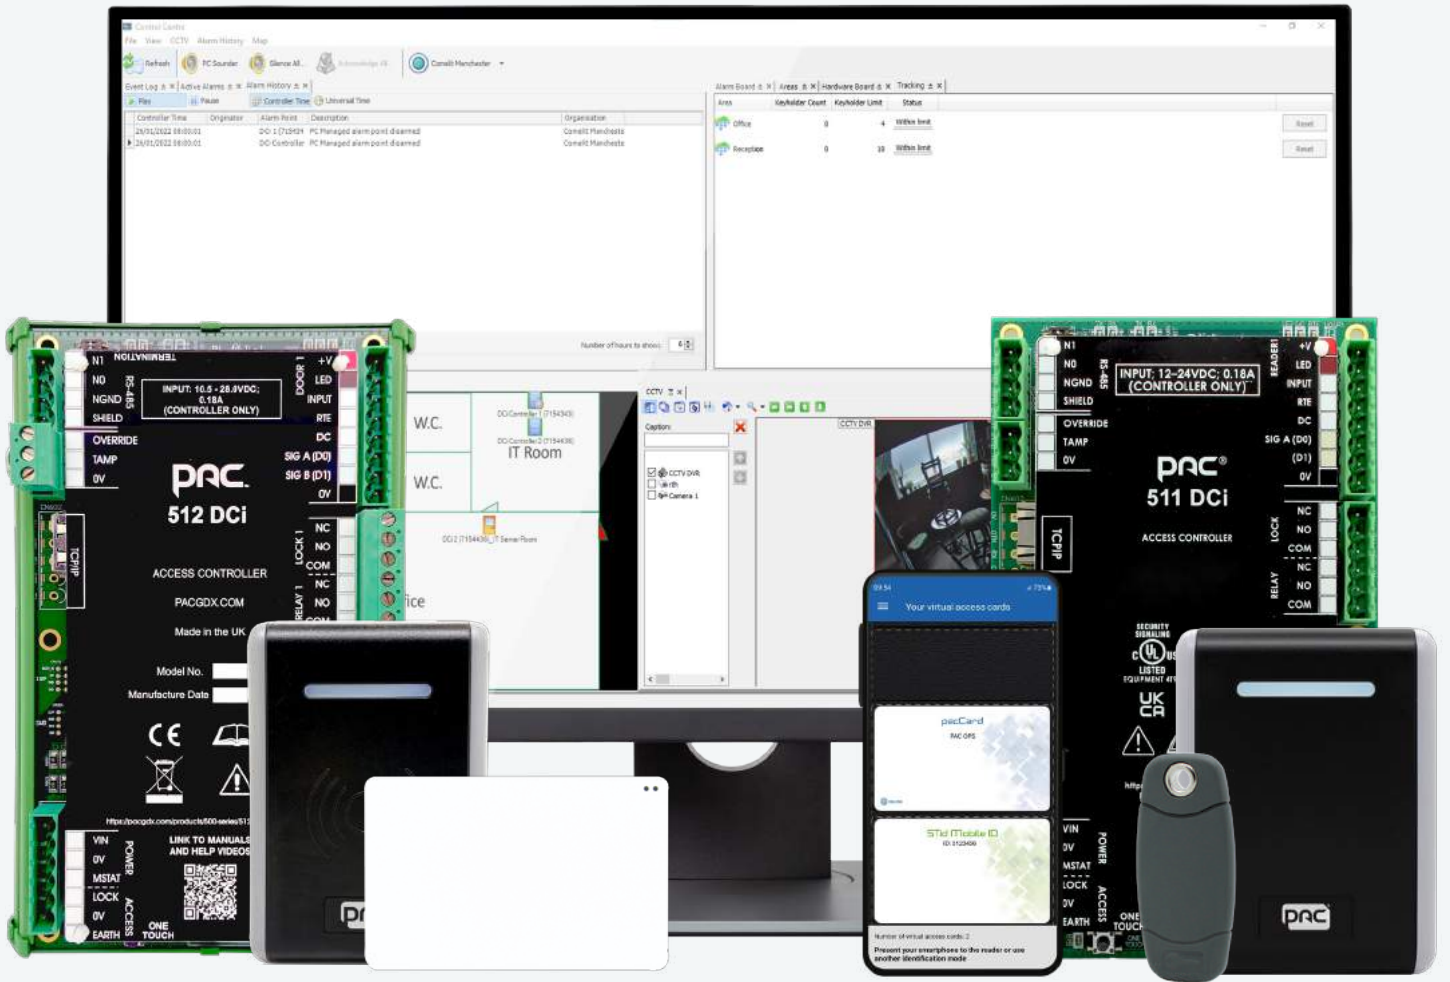

Our offering includes **readers, controllers, ID devices and management solutions**, which can be **seamlessly integrated** with door entry, video surveillance, time and attendance, intruder and fire safety systems.