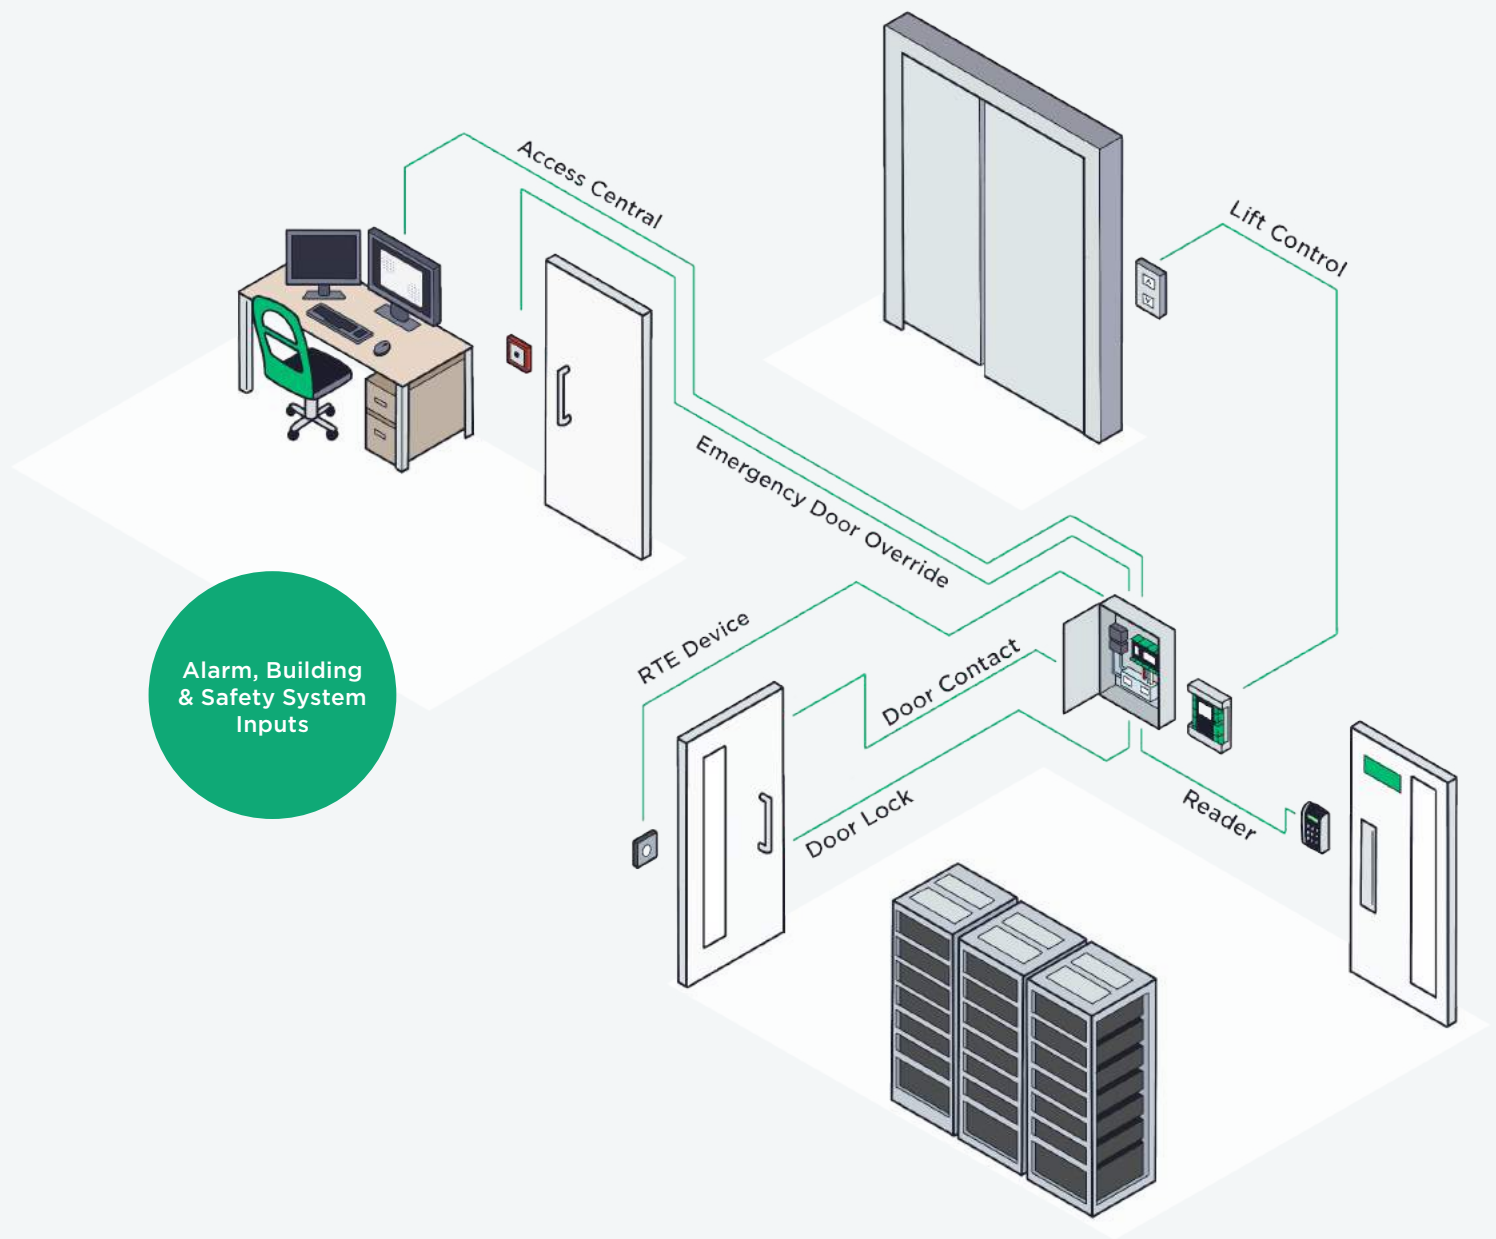

What We Do

READERS

Truly versatile, scalable and backward compatible for ease of upgrading, the PAC readers provide an unparalleled standard of security and robustness in a variety of applications.

CONTROLLERS

MANAGEMENT SOFTWARE

Our software integrates seamlessly with the PAC controllers to provide a powerful configuration and in-life proactive management platform.

Adding PAC Value

Designed to provide unbeatable reliability and functionality

Management Software

Our management solutions take PAC access control away from a valid key opening a door to a proactive management and monitoring solution.

Designed on the principles of ease of use, flexibility and value, PAC software supports the scaling of a PAC system from small to large installations as well as simple to complex feature capability. PAC software also delivers integrated security solutions through programmable Event to Action rules that interact with other building/safety system hardware as well as a powerful API for software integration.