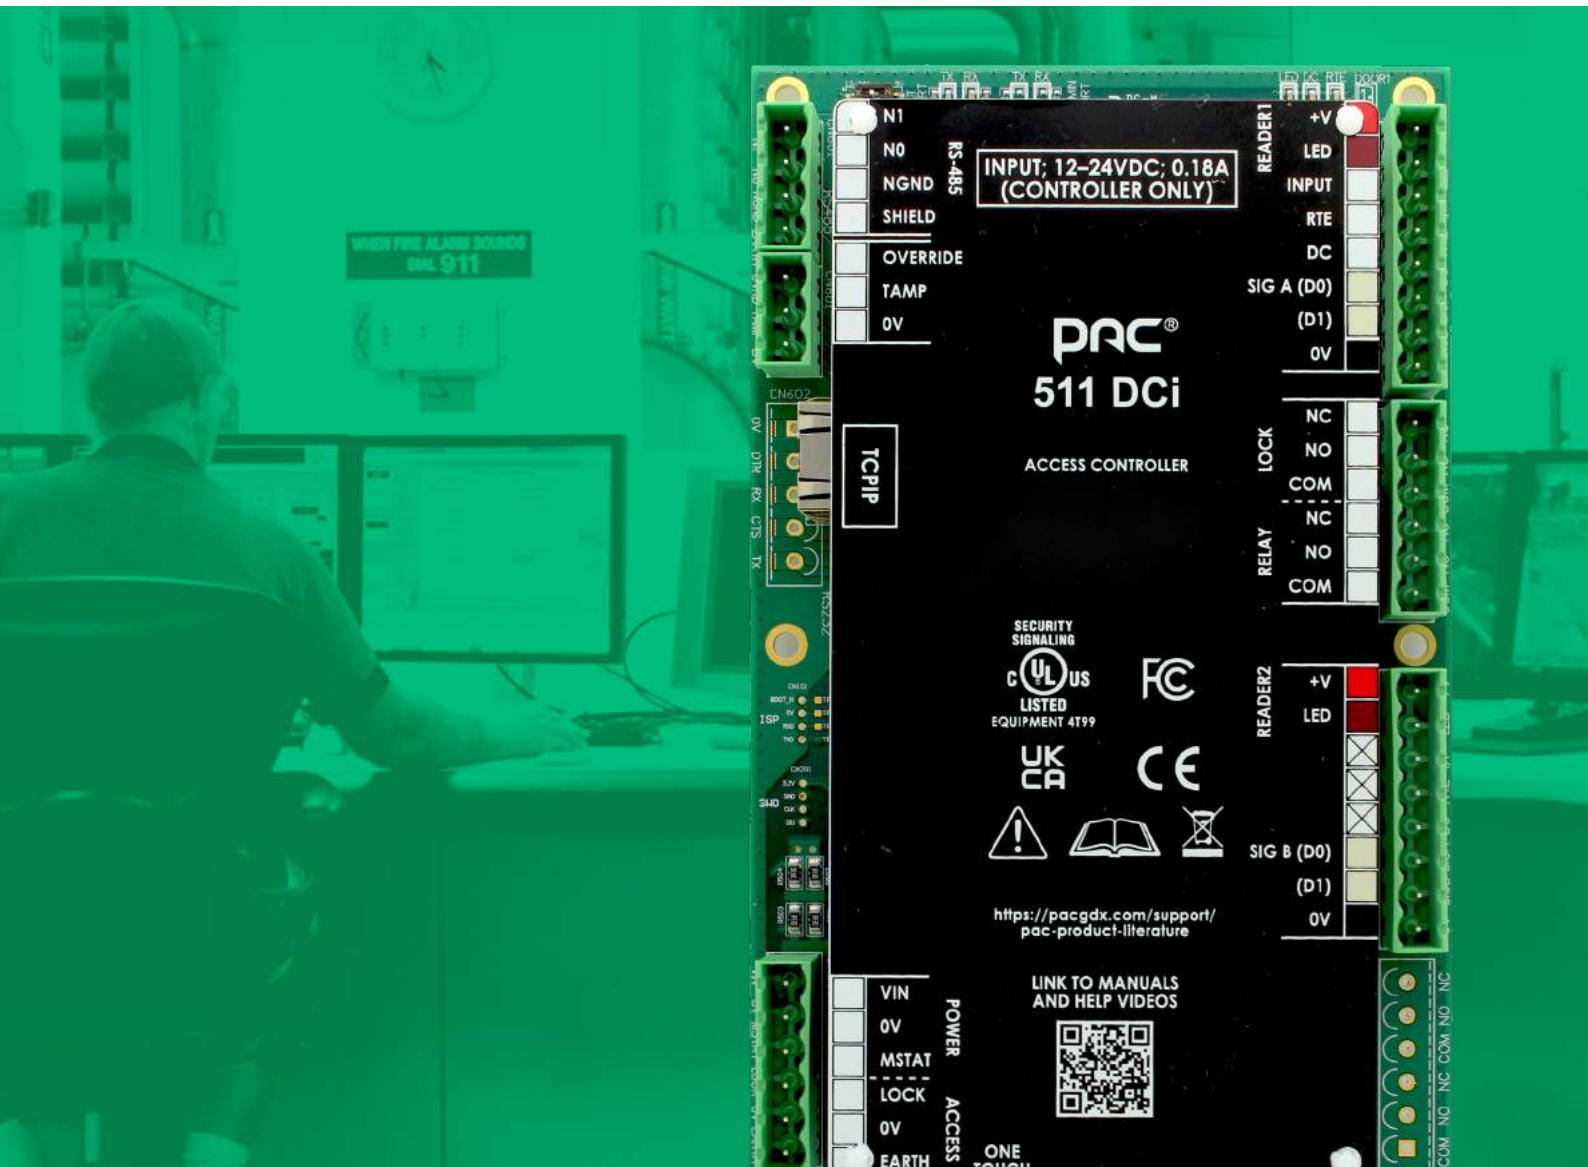

Door Controllers

Our extensive range provides a multitude of solutions to suit a variety of applications and environments.

Developed under the rigorous eye of industry experts, PAC Controllers follow strict compliance standards to ensure our equipment works in all possible conditions. From a simple two-door controller to a global network system that connects and controls access in multiple locations, PAC offer solutions to match your specific requirements.