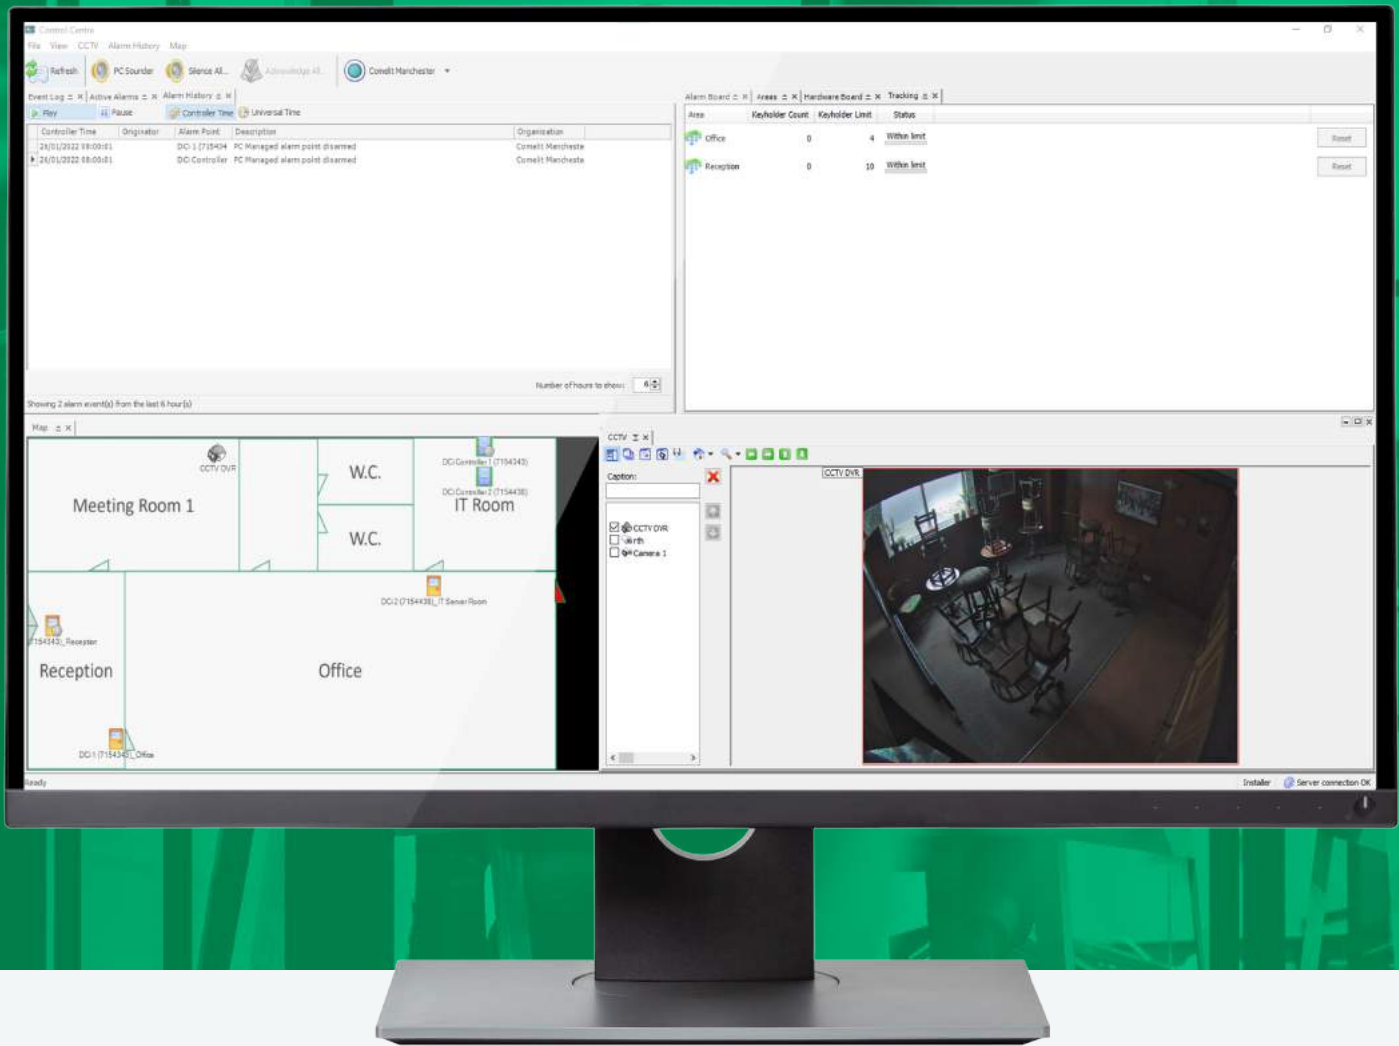

Management Software

Our management solutions take PAC access control away from a valid key opening a door to a proactive management and monitoring solution.

Designed on the principles of ease of use, flexibility and value, PAC software supports the scaling of a PAC system from small to large installations as well as simple to complex feature capability. PAC software also delivers integrated security solutions through programmable Event to Action rules that interact with other building/safety system hardware as well as a powerful API for software integration.