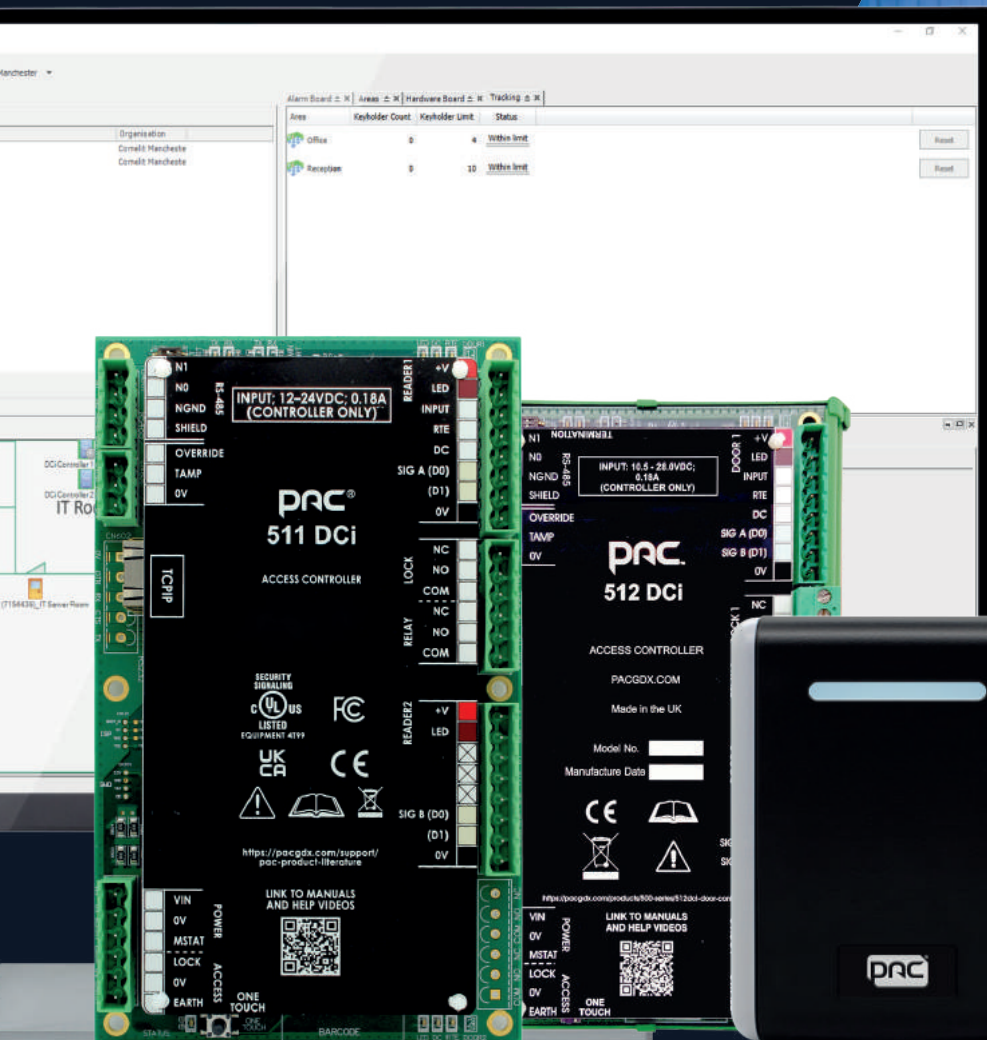

PAC ACCESS CONTROL

Keeping you secure.

AxPro
AccessProduktur

www.comelitgroup.com

Comelit. SINCE EVER.

Comelit has, **since 1956**, grown from a base of **intercom and video intercom** solutions into **being a world leader in integrated security solutions** including anti-intrusion, video surveillance, home automation, fire detection and access control systems alongside video door entry systems.