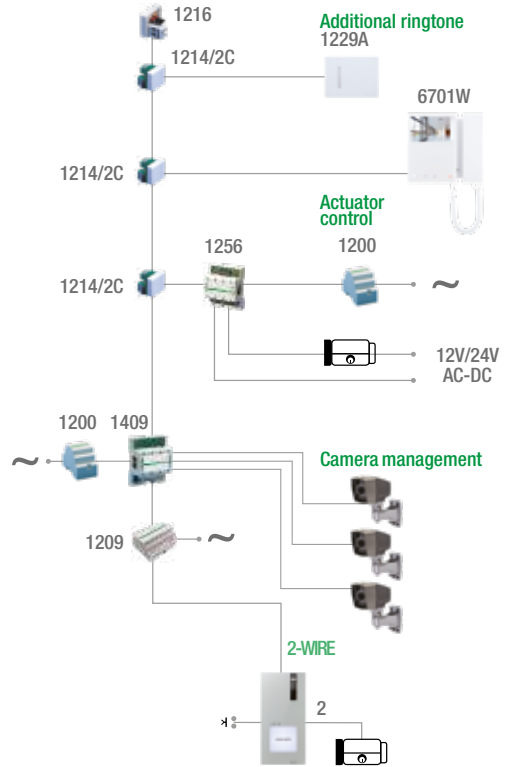

**Also available
in ViP version.**

**Answer
anywhere**

Art. 8561V

**QUADRA KIT VIP
MINI HANDSFREE WI-FI**

- 1x Quadra series surface-mounted external Art. 4899M
- 1x power supply unit Art. 1441B
- 1x Mini hands-free Wi-Fi colour monitor Art. 6742W
- 1x floor branch Art. 1440

VIP	100°	UP TO 4 USERS	IK08	IP54
	WI-FI	4.3"		INTERCOM

Art. 8561X

**QUADRA KIT
MAXI**

- 1x Quadra series surface-mounted external Art. 4899M
- 1x power supply unit Art. 1441B
- 1x Maxi series hands-free colour monitor Art. 6842W
- 1x flush-mounted box Art. 6817
- 1x wall bracket Art. 6820
- 1x floor branch Art. 1440

VIP	100°	UP TO 4 USERS	IP54	IK08
	16:9	7"		INTERCOM

BASIC LAYOUT

ADDITIONAL FUNCTIONS LAYOUT

SYSTEM EXPANSION LAYOUT

BASIC LAYOUT (MINI HANDSFREE WI-FI ONLY)

MULTI-USER LAYOUT (MINI HANDSFREE WI-FI ONLY)

www.comelitgroup.com