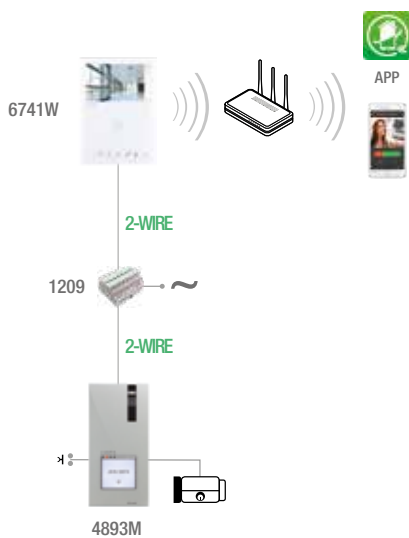

VIP	100°	UP TO 4 USERS	IP54	IK08
	16:9	7"		INTERCOM

BASIC LAYOUT

ADDITIONAL FUNCTIONS LAYOUT

SYSTEM EXPANSION LAYOUT

BASIC LAYOUT (MINI HANDSFREE WI-FI ONLY)

MULTI-USER LAYOUT (MINI HANDSFREE WI-FI ONLY)

www.comelitgroup.com