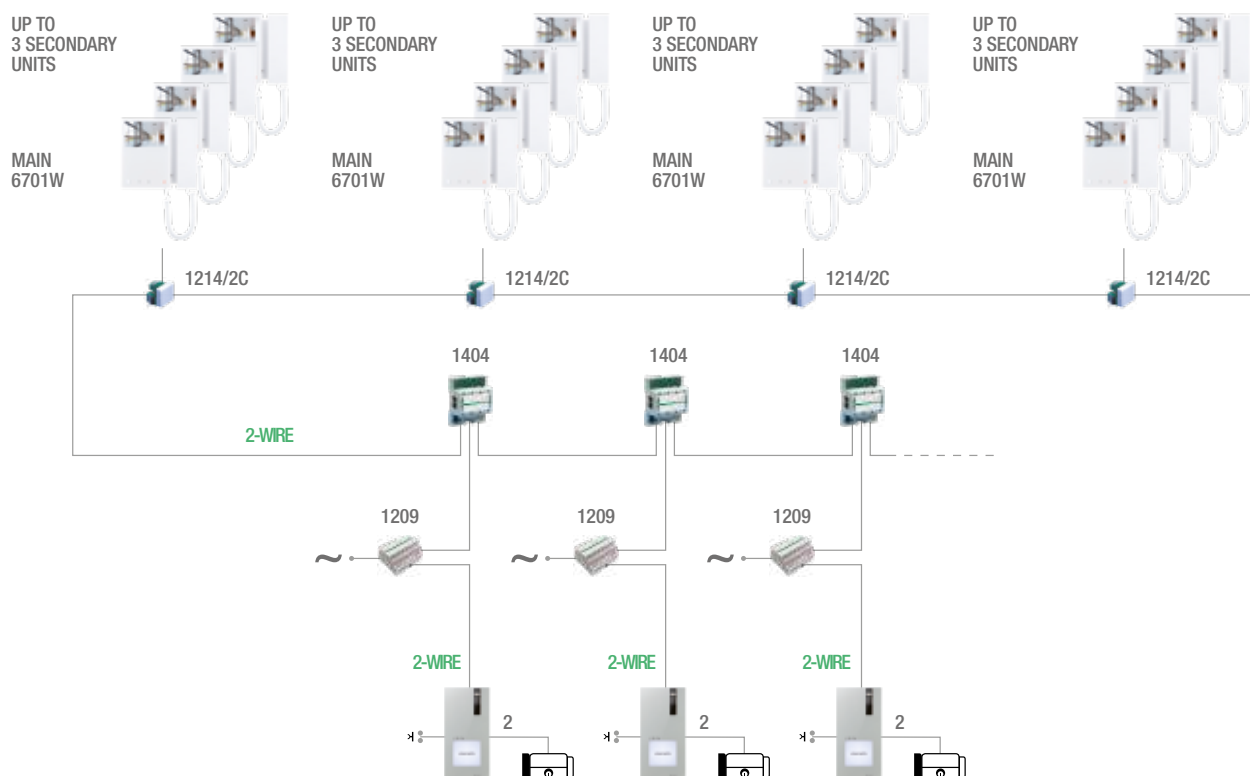

VIP	100°	UP TO 4 USERS	IP54	IK08
	16:9	7"		INTERCOM

BASIC LAYOUT

ADDITIONAL FUNCTIONS LAYOUT

SYSTEM EXPANSION LAYOUT

BASIC LAYOUT (MINI HANDSFREE WI-FI ONLY)

MULTI-USER LAYOUT (MINI HANDSFREE WI-FI ONLY)

www.comelitgroup.com