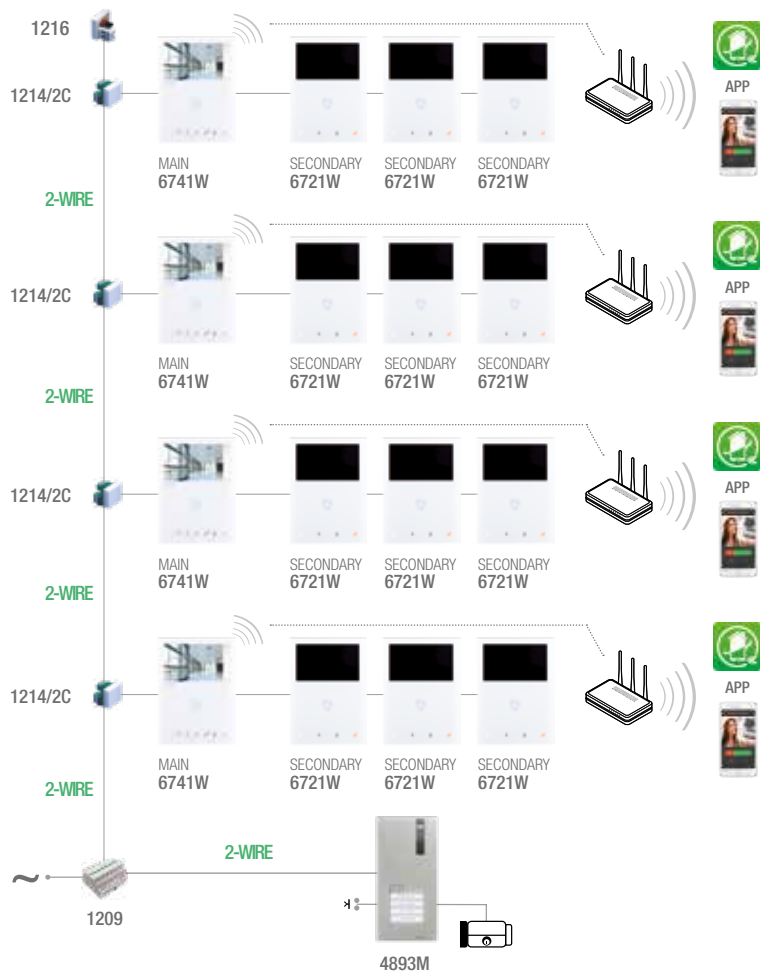

1409

ACCESSORY FOR REMOTE COLOUR CAMERAS, 2-WIRE SYSTEM

Remote camera module for Simplebus Top 2-wire digital systems. Allows management of up to 3 colour cameras in cyclical sequence from door entry monitors using a dedicated button. 12 Vac or 20 Vdc power supply. Dimensions: 60x85x35 mm (4 DIN modules).

VIP	100°	UP TO 4 USERS	IK08	IP54
	WI-FI	4.3"		INTERCOM

Art. 8561X

**QUADRA KIT
MAXI**

- 1x Quadra series surface-mounted external Art. 4899M
- 1x power supply unit Art. 1441B
- 1x Maxi series hands-free colour monitor Art. 6842W
- 1x flush-mounted box Art. 6817
- 1x wall bracket Art. 6820
- 1x floor branch Art. 1440

VIP	100°	UP TO 4 USERS	IP54	IK08
	16:9	7"		INTERCOM

BASIC LAYOUT

ADDITIONAL FUNCTIONS LAYOUT

SYSTEM EXPANSION LAYOUT

BASIC LAYOUT (MINI HANDSFREE WI-FI ONLY)

MULTI-USER LAYOUT (MINI HANDSFREE WI-FI ONLY)

www.comelitgroup.com