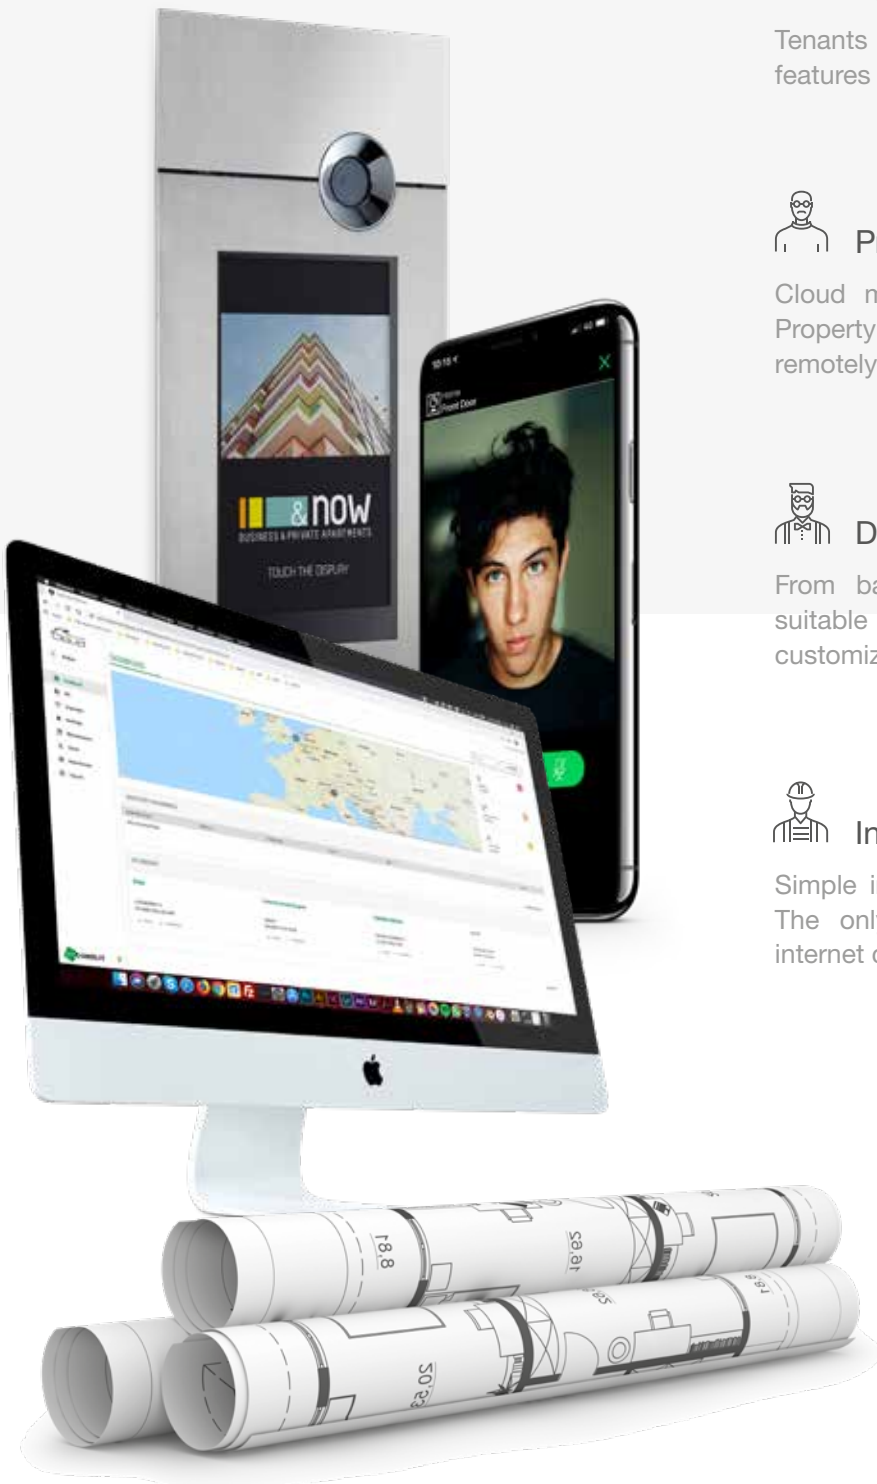

# MULTI USER GATEWAY

The first Video Intercom System with smart device capabilities.