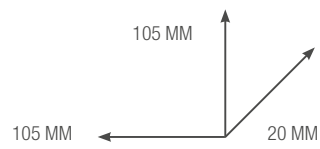

MINI AUDIO HANDSFREE DOOR ENTRY PHONE