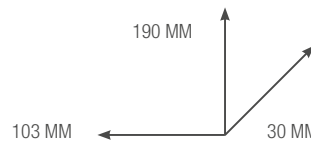

Mini Audio and Audio Handsfree

MINI AUDIO, DOOR ENTRY PHONE WITH HANDSET