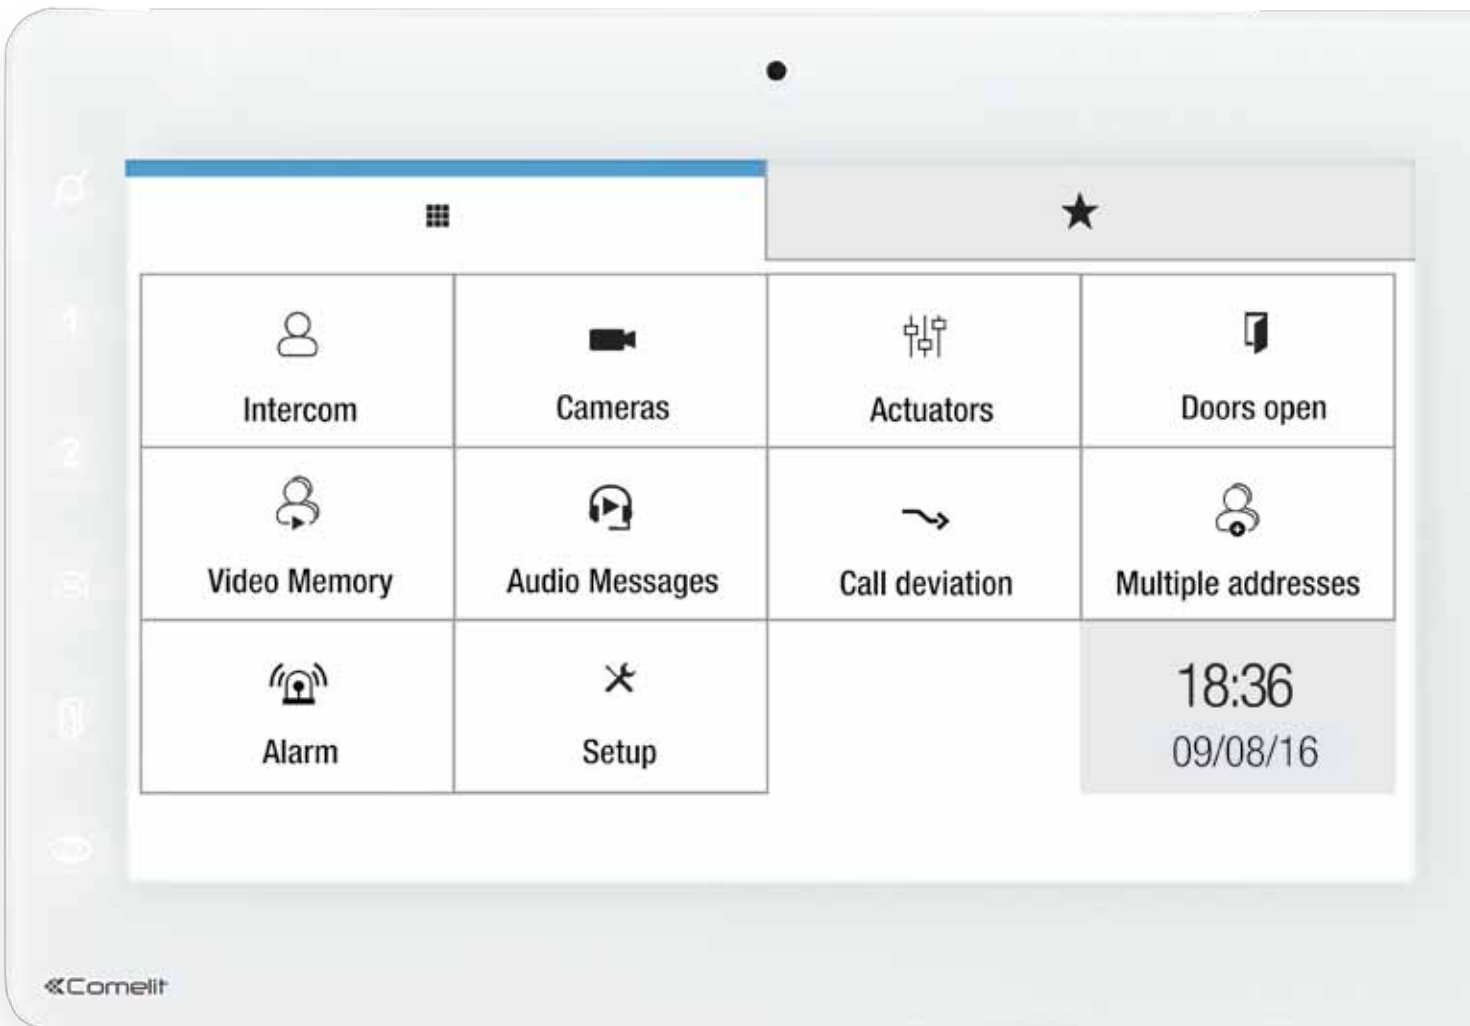

 **BUILDING KIT**  **SIMPLEBUS TOP**  **V I P**

Maxi is the new benchmark for high-level door entry monitors. Its shape is the result of Comelit's search for an innovative design. A commitment which has seen the company earn top-level international plaudits and recognition such as the Red Dot design award, Design Plus, Design Index ADI and Good Design awards. Maxi, also a winner of the Good Design award and available in two versions - 2-wire and VIP - combines design values with cutting-edge technology and features a 7-inch 16/9 screen.

DESIGN
MILANO

reddot design award

DESIGN PLUS

Merlion
Awards

Maxi

The revolution of door entry monitor design.

223 MM

7-inch 16/9 screen. Shiny surface in transparent scratch-resistant polycarbonate. Edges with matt brushed metal finish. Just 12 mm thick. Maxi combines a stylish, minimal design with the utmost simplicity in terms of usage, through functions activated via sensitive touch technology and a touch-screen monitor featuring capacitive technology (VIP version). Available in semi-flush, surface-mounted and desk base versions.

Maxi

2-WIRE VERSION

BUILDING KIT

SIMPLEBUS TOP

SENSITIVE TOUCH KEYS
(SWIPE FUNCTION):

PRIVACY/DOCTOR

4 PROGRAMMABLE KEYS

SELF-IGNITION

- MANAGE THE SYSTEM BY SELECTING THE ALBUM, TRACK OR RADIO STREAM FOR EACH ZONE, ADJUST THE VOLUME AND SELECT RANDOM OR REPEAT PLAY MODES
- SYNCHRONISE MULTIPLE AUDIO ZONES FOR PLAYING THE SAME SOURCE THROUGHOUT THE HOUSE
- CREATE A SCENARIO BY ENABLING EACH AUDIO ZONE WITH A DIFFERENT SOURCE AND VOLUME
- IMPORT, MANAGE AND LISTEN TO SPOTIFY PLAYLISTS (ONLY WITH A SUBSCRIPTION TO SPOTIFY PREMIUM)