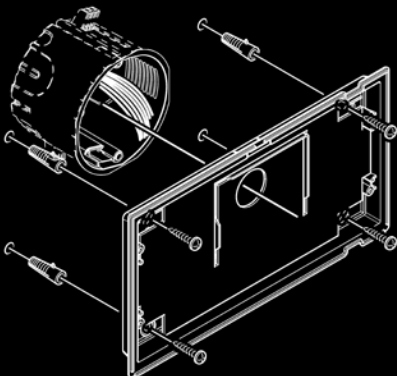

Maxi

	<p>6801W</p>	<p>MAXI SERIES 7" MONITOR. 2-WIRE SYSTEM</p> <p>Flush-mounted (on box Art. 6817) or surface-mounted (with bracket Art. 6820) colour monitor with 7" 16/9 screen, hands-free full-duplex audio and touch sensitive controls. Allows adjustment of brightness level, contrast, audio volume and ringtone volume. Ringtones can be customised by selecting from the various melodies provided. Fitted as standard with a key button, enable/disable audio button with corresponding indicator LEDs and a further 6 programmable buttons for self-ignition, privacy service and other programmable functions. It is normally used for floor door call and call repetition management, and comes complete with 2 x 8-position DIP SWITCHES for user code programming and button programming. Equipped with riser distribution terminal Art. 1214/2C. The monitor can only be used in 2-wire SimplebusTop Colour systems. Dimensions 223x124x12 mm.</p>
	<p>6802W</p>	<p>MAXI SERIES 7" MONITOR. VIP SYSTEM</p> <p>7" 16:9 colour touch-screen monitor with full-duplex hands-free audio. Audio distribution and consumption management as standard. Audio, ringtone, colour and contrast adjustment. Slot for micro SD card. Ringtone customisation. Video memory function and internal directory for intercom call management. Manages floor door calls and call repetition as standard. Panic and alarm input. "Sensitive touch" controls with LED backlighting. The audio pickup command and the lock-release are always visible, while all the others become visible in response to a touch or swipe. There is also a self-ignition button, a privacy or doctor selection button (with red privacy enabled LED indicator) and 2 buttons for various uses. "Door open" and "Messages" indicator lights. Flush-mounted, wall-mounted and desk base installation. Dimensions: 230x168x28 mm. Compatible with H.264 video format.</p>
	<p>6817</p>	<p>FLUSH-MOUNTED BOX FOR MAXI MONITOR</p> <p>Black ABS plastic flush-mounted box. Dimensions: 212x115x50 mm.</p>
	<p>6820</p>	<p>WALL BRACKET FOR MAXI MONITOR, 2-WIRE AND VIP</p> <p>Wall bracket for Maxi monitor. Colour: White. Dimensions: 216x117x16 mm.</p>