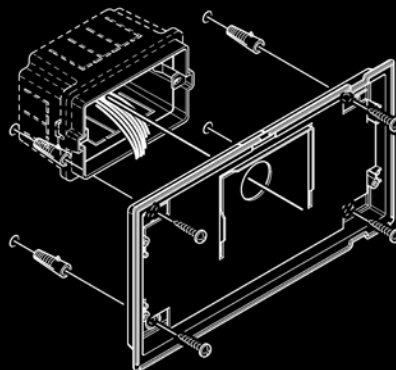

Maxi

	<p>6801W</p>	<p>MAXI SERIES 7" MONITOR. 2-WIRE SYSTEM</p> <p>Flush-mounted (on box Art. 6817) or surface-mounted (with bracket Art. 6820) colour monitor with 7" 16/9 screen, hands-free full-duplex audio and touch sensitive controls. Allows adjustment of brightness level, contrast, audio volume and ringtone volume. Ringtones can be customised by selecting from the various melodies provided. Fitted as standard with a key button, enable/disable audio button with corresponding indicator LEDs and a further 6 programmable buttons for self-ignition, privacy service and other programmable functions. It is normally used for floor door call and call repetition management, and comes complete with 2 x 8-position DIP SWITCHES for user code programming and button programming. Equipped with riser distribution terminal Art. 1214/2C. The monitor can only be used in 2-wire SimplebusTop Colour systems. Dimensions 223x124x12 mm.</p>
	<p>6802W</p>	<p>MAXI SERIES 7" MONITOR. VIP SYSTEM</p> <p>7" 16:9 colour touch-screen monitor with full-duplex hands-free audio. Audio distribution and consumption management as standard. Audio, ringtone, colour and contrast adjustment. Slot for micro SD card. Ringtone customisation. Video memory function and internal directory for intercom call management. Manages floor door calls and call repetition as standard. Panic and alarm input. "Sensitive touch" controls with LED backlighting. The audio pickup command and the lock-release are always visible, while all the others become visible in response to a touch or swipe. There is also a self-ignition button, a privacy or doctor selection button (with red privacy enabled LED indicator) and 2 buttons for various uses. "Door open" and "Messages" indicator lights. Flush-mounted, wall-mounted and desk base installation. Dimensions: 230x168x28 mm. Compatible with H.264 video format.</p>
	<p>6817</p>	<p>FLUSH-MOUNTED BOX FOR MAXI MONITOR</p> <p>Black ABS plastic flush-mounted box. Dimensions: 212x115x50 mm.</p>
	<p>6820</p>	<p>WALL BRACKET FOR MAXI MONITOR, 2-WIRE AND VIP</p> <p>Wall bracket for Maxi monitor. Colour: White. Dimensions: 216x117x16 mm.</p>