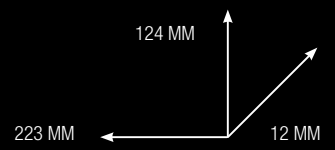

Maxi

	<p>6801W</p>	<p>MAXI SERIES 7" MONITOR. 2-WIRE SYSTEM</p> <p>Flush-mounted (on box Art. 6817) or surface-mounted (with bracket Art. 6820) colour monitor with 7" 16/9 screen, hands-free full-duplex audio and touch sensitive controls. Allows adjustment of brightness level, contrast, audio volume and ringtone volume. Ringtones can be customised by selecting from the various melodies provided. Fitted as standard with a key button, enable/disable audio button with corresponding indicator LEDs and a further 6 programmable buttons for self-ignition, privacy service and other programmable functions. It is normally used for floor door call and call repetition management, and comes complete with 2 x 8-position DIP SWITCHES for user code programming and button programming. Equipped with riser distribution terminal Art. 1214/2C. The monitor can only be used in 2-wire SimplebusTop Colour systems. Dimensions 223x124x12 mm.</p>
	<p>6802W</p>	<p>MAXI SERIES 7" MONITOR. VIP SYSTEM</p> <p>7" 16:9 colour touch-screen monitor with full-duplex hands-free audio. Audio distribution and consumption management as standard. Audio, ringtone, colour and contrast adjustment. Slot for micro SD card. Ringtone customisation. Video memory function and internal directory for intercom call management. Manages floor door calls and call repetition as standard. Panic and alarm input. "Sensitive touch" controls with LED backlighting. The audio pickup command and the lock-release are always visible, while all the others become visible in response to a touch or swipe. There is also a self-ignition button, a privacy or doctor selection button (with red privacy enabled LED indicator) and 2 buttons for various uses. "Door open" and "Messages" indicator lights. Flush-mounted, wall-mounted and desk base installation. Dimensions: 230x168x28 mm. Compatible with H.264 video format.</p>
	<p>6817</p>	<p>FLUSH-MOUNTED BOX FOR MAXI MONITOR</p> <p>Black ABS plastic flush-mounted box. Dimensions: 212x115x50 mm.</p>
	<p>6820</p>	<p>WALL BRACKET FOR MAXI MONITOR, 2-WIRE AND VIP</p> <p>Wall bracket for Maxi monitor. Colour: White. Dimensions: 216x117x16 mm.</p>