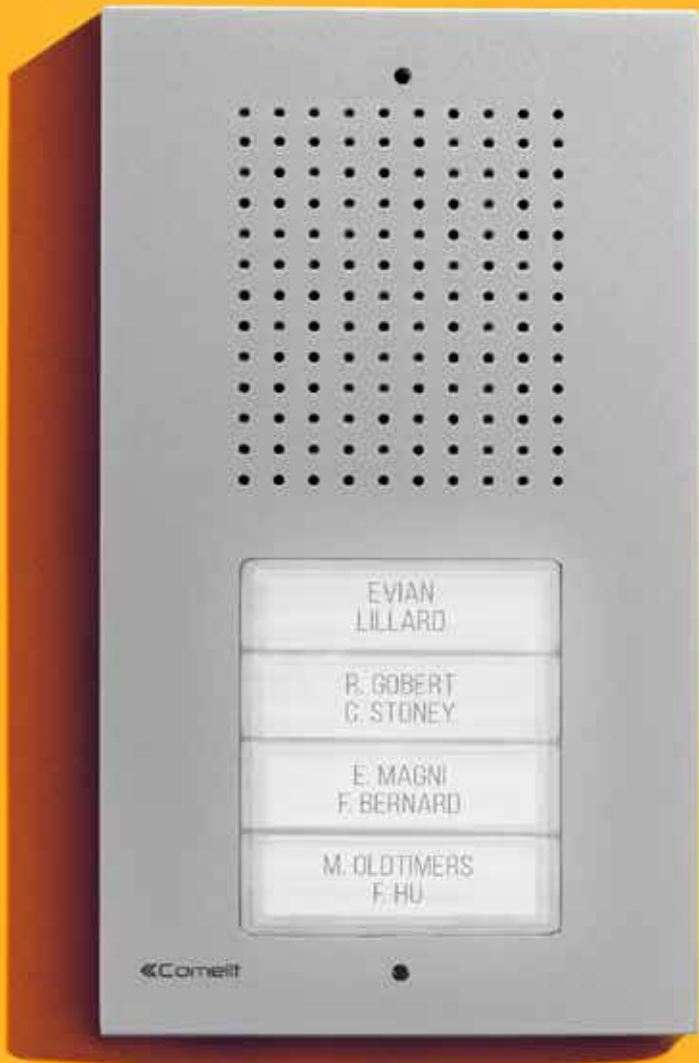

Ciao

THE COMPACT AND STURDY AUDIO ENTRANCE PANEL

AxPro
AxessProdukte

Comelit
Passion. Technology. Design.

Speaker grille consisting of a grid of small circular holes.

EVIAN
LILLARD

P. GOBERT
C. STONEY

E. MAGNI
F. BERNARD

M. OLDTIMERS
F. HU

«Comelit

CIAO ONE PANEL TWO SYSTEMS

The new **essential and minimal** audio entrance panel from Comelit: surrender to simplicity.

A die-cast aluminium product, ideal for creating new systems and renovating old ones, **Ciao** is available in a **2-wire digital** version (1-72 users) and a **5-wire traditional** version (1-4 users).

CAIN
WIGGINS

SULLIVAN
HILL

MARTINEZ
HENSON

WATTS
CHDI

Comelf

THE BUTTON MODULE

The button module is **only** available for the **2-wire digital** version. The **5-wire** version covers between 1 and 4 users, while - thanks to the button module, the **2-wire digital** version can accommodate up to 72 users. The module can be fitted in accordance with installation requirements, both horizontally and vertically.