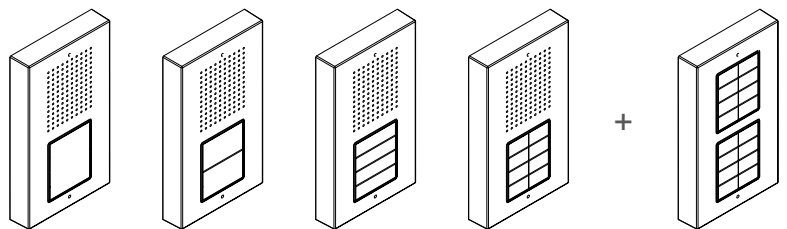

AUDIO MODULE
(+ART. CA9213)
1 USER

AUDIO MODULE
(+ART. CA9210)
2 USERS

AUDIO MODULE
(+ART. CA9211)
4 USERS

AUDIO MODULE
(+ART. CA9212)
8 USERS

+

(MAX 4 X)
BUTTON MODULE
2-16 USERS

BUTTONS