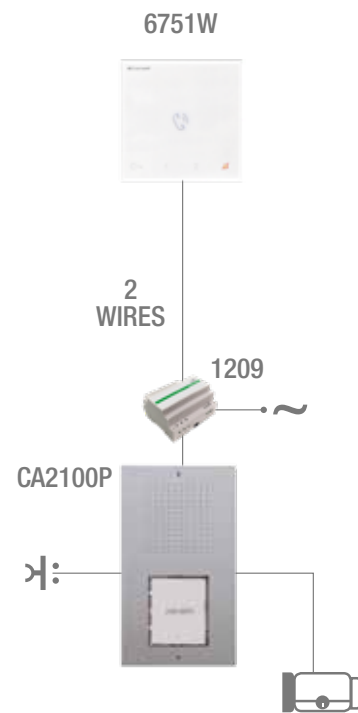

2-WIRE KIT WITH EXPANSION

CIAO KIT PRE-CONFIGURED FOR SINGLE USER 2 WIRES

KCA2061

CIAO AND MINI AUDIO SINGLE-USER KIT

Code	Quantity	Description
CA2100P	1	CIAO ENTRANCE PANEL FOR 1/2/4/8 BUTTONS. S2
1209	1	2-WIRE VIDEO KIT POWER SUPPLY UNIT
CA9210	1	2 DOUBLE-HEIGHT BUTTONS FOR CIAO ENTRANCE PANEL
CA9211	1	4 SINGLE BUTTONS FOR CIAO ENTRANCE PANEL
CA9213	1	1 LARGE BUTTON FOR CIAO ENTRANCE PANEL
2738W	1	2-BUTTON MINI DOOR-ENTRY PHONE, SIMPLEBUS2

CIAO KIT PRE-CONFIGURED FOR SINGLE USER 2 WIRES

KCA2071

CIAO AND MINI AUDIO HANDS-FREE SINGLE-USER KIT

Code	Quantity	Description
CA2100P	1	CIAO ENTRANCE PANEL FOR 1/2/4/8 BUTTONS. S2
1209	1	2-WIRE VIDEO KIT POWER SUPPLY UNIT
CA9210	1	2 DOUBLE-HEIGHT BUTTONS FOR CIAO ENTRANCE PANEL
CA9211	1	4 SINGLE BUTTONS FOR CIAO ENTRANCE PANEL
CA9213	1	1 LARGE BUTTON FOR CIAO ENTRANCE PANEL
6751	1	MINI HANDS-FREE DOOR-ENTRY PHONE, SIMPLEBUS2