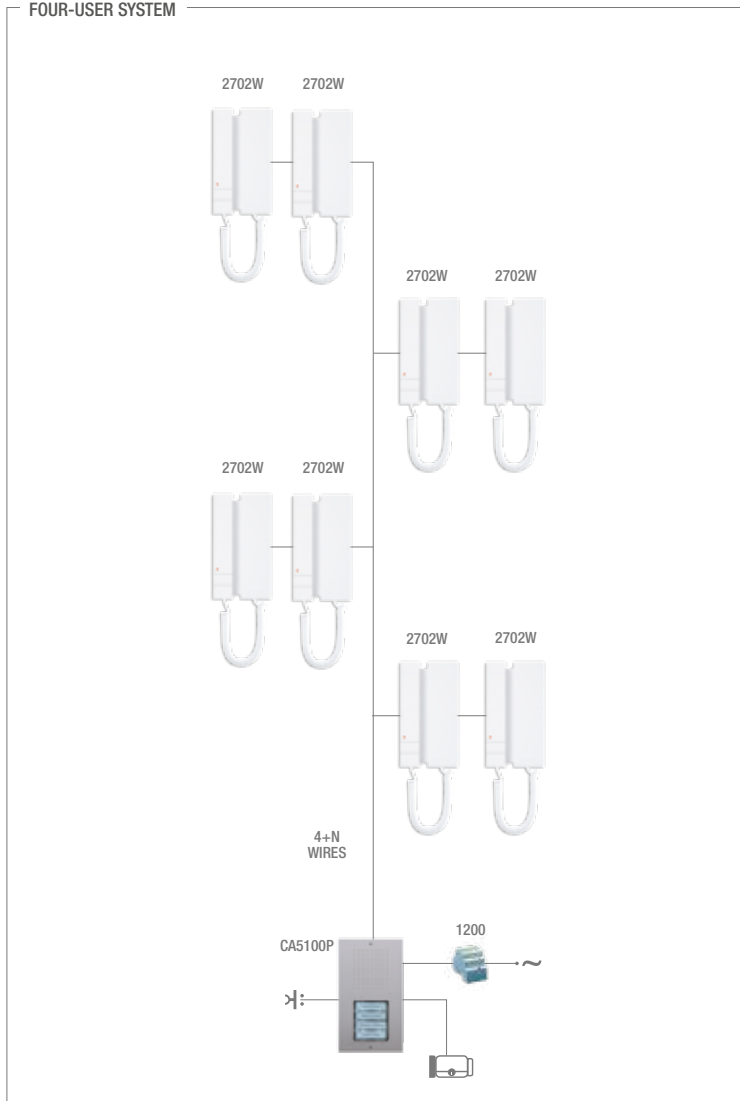

5-WIRE KIT WITH EXPANSION

CIAO KIT
PRE-CONFIGURED
FOR SINGLE USER
5 WIRES

5

KCA5061

CIAO AND MINI AUDIO SINGLE-USER KIT

Code	Quantity	Description
CA5100P	1	CIAO ENTRANCE PANEL FOR 1/2/4 BUTTONS. 4+N
1200	1	12 VAC TRANSFORMER INPUT 230 VAC
CA9210	1	2 DOUBLE-HEIGHT BUTTONS FOR CIAO ENTRANCE PANEL
CA9211	1	4 SINGLE BUTTONS FOR CIAO ENTRANCE PANEL
CA9213	1	1 LARGE BUTTON FOR CIAO ENTRANCE PANEL
2702W	1	2-BUTTON MINI DOOR-ENTRY PHONE, TRADITIONAL