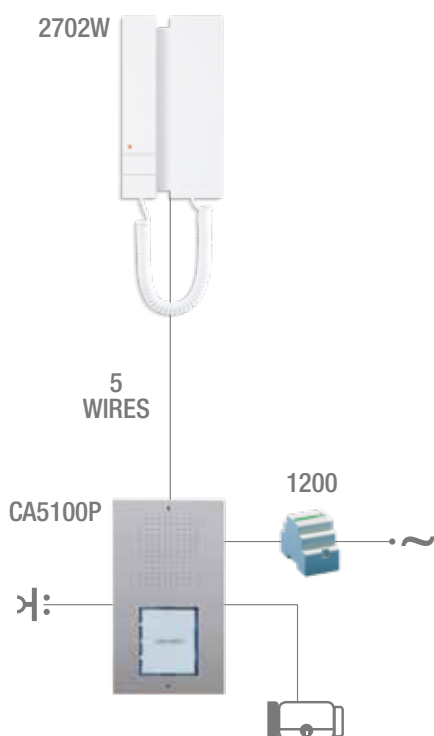

Code	Quantity	Description
CA5100P	1	CIAO ENTRANCE PANEL FOR 1/2/4 BUTTONS. 4+N
1200	1	12 VAC TRANSFORMER INPUT 230 VAC
CA9210	1	2 DOUBLE-HEIGHT BUTTONS FOR CIAO ENTRANCE PANEL
CA9211	1	4 SINGLE BUTTONS FOR CIAO ENTRANCE PANEL
CA9213	1	1 LARGE BUTTON FOR CIAO ENTRANCE PANEL
2702W	1	2-BUTTON MINI DOOR-ENTRY PHONE, TRADITIONAL