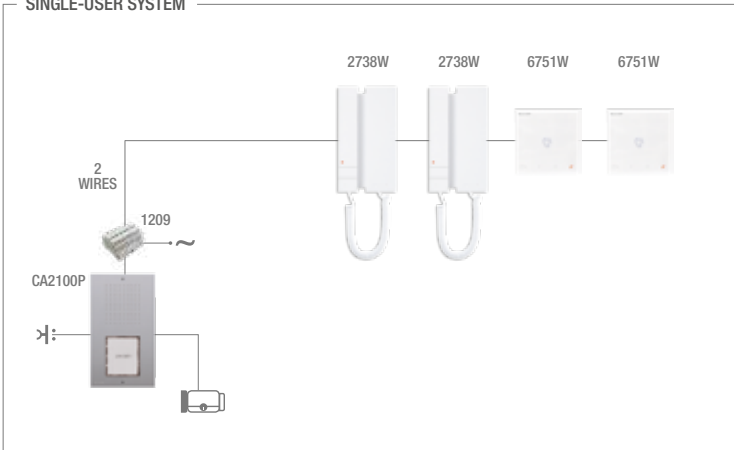

SINGLE-USER SYSTEM