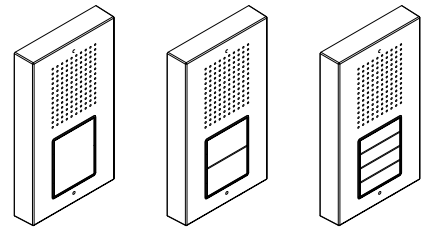

THE BUTTON MODULE

The button module is **only** available for the **2-wire digital** version. The **5-wire** version covers between 1 and 4 users, while - thanks to the button module, the **2-wire digital** version can accommodate up to 72 users. The module can be fitted in accordance with installation requirements, both horizontally and vertically.

⑤
CIAO 5-WIRE

AUDIO MODULE
(+ART. CA9213)
1 USER

AUDIO MODULE
(+ART. CA9210)
2 USERS

AUDIO MODULE
(+ART. CA9211)
4 USERS

②
CIAO 2-WIRE