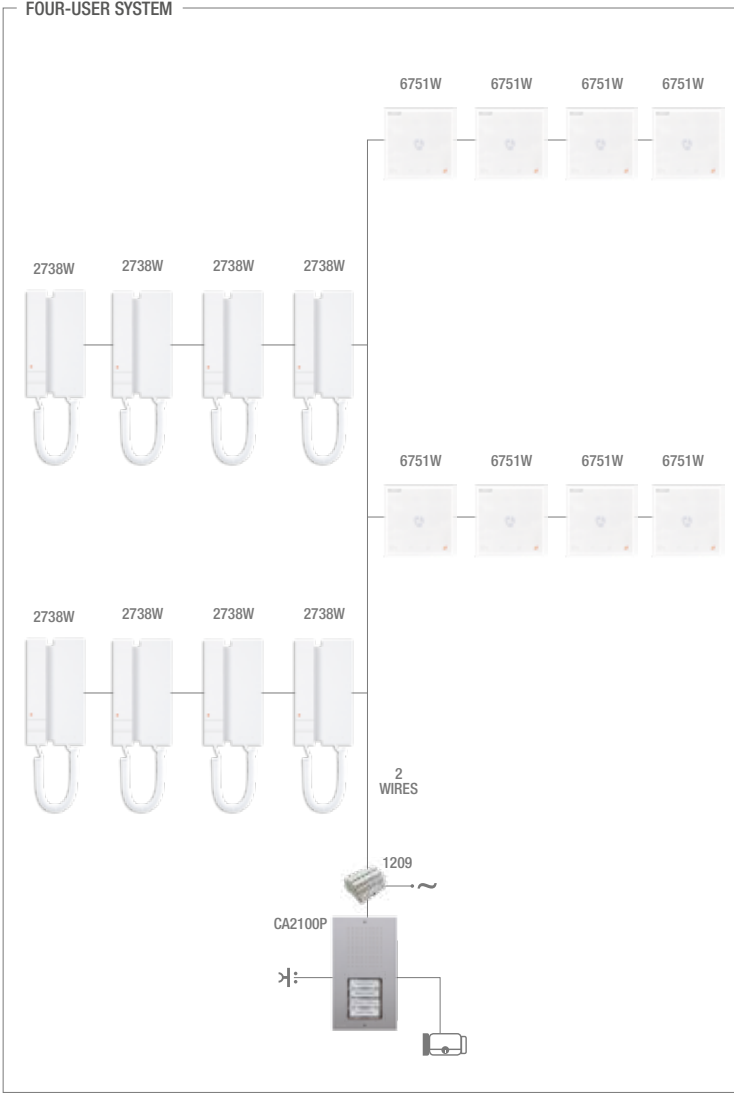

2-WIRE KIT WITH EXPANSION

CIAO KIT PRE-CONFIGURED FOR SINGLE USER 2 WIRES

KCA2061

CIAO AND MINI AUDIO SINGLE-USER KIT

Code	Quantity	Description
CA2100P	1	CIAO ENTRANCE PANEL FOR 1/2/4/8 BUTTONS. S2
1209	1	2-WIRE VIDEO KIT POWER SUPPLY UNIT
CA9210	1	2 DOUBLE-HEIGHT BUTTONS FOR CIAO ENTRANCE PANEL
CA9211	1	4 SINGLE BUTTONS FOR CIAO ENTRANCE PANEL
CA9213	1	1 LARGE BUTTON FOR CIAO ENTRANCE PANEL
2738W	1	2-BUTTON MINI DOOR-ENTRY PHONE, SIMPLEBUS2

CIAO KIT PRE-CONFIGURED FOR SINGLE USER 2 WIRES

KCA2071

CIAO AND MINI AUDIO HANDS-FREE SINGLE-USER KIT

Code	Quantity	Description
CA2100P	1	CIAO ENTRANCE PANEL FOR 1/2/4/8 BUTTONS. S2
1209	1	2-WIRE VIDEO KIT POWER SUPPLY UNIT
CA9210	1	2 DOUBLE-HEIGHT BUTTONS FOR CIAO ENTRANCE PANEL
CA9211	1	4 SINGLE BUTTONS FOR CIAO ENTRANCE PANEL
CA9213	1	1 LARGE BUTTON FOR CIAO ENTRANCE PANEL
6751	1	MINI HANDS-FREE DOOR-ENTRY PHONE, SIMPLEBUS2

SINGLE-USER SYSTEM

MULTI-USER SYSTEM (APARTMENT BLOCK)

FOUR-USER SYSTEM

5-WIRE KIT WITH EXPANSION

CIAO KIT
PRE-CONFIGURED
FOR SINGLE USER
5 WIRES

5

KCA5061

CIAO AND MINI AUDIO SINGLE-USER KIT