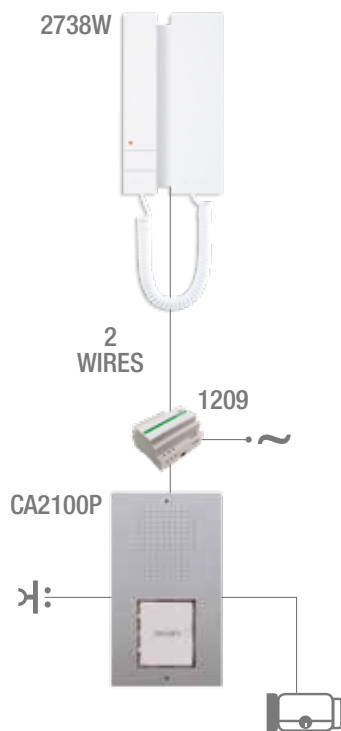

2-WIRE KIT WITH EXPANSION

CIAO KIT PRE-CONFIGURED FOR SINGLE USER 2 WIRES

KCA2061

CIAO AND MINI AUDIO SINGLE-USER KIT

Code	Quantity	Description
CA2100P	1	CIAO ENTRANCE PANEL FOR 1/2/4/8 BUTTONS. S2
1209	1	2-WIRE VIDEO KIT POWER SUPPLY UNIT
CA9210	1	2 DOUBLE-HEIGHT BUTTONS FOR CIAO ENTRANCE PANEL
CA9211	1	4 SINGLE BUTTONS FOR CIAO ENTRANCE PANEL
CA9213	1	1 LARGE BUTTON FOR CIAO ENTRANCE PANEL
2738W	1	2-BUTTON MINI DOOR-ENTRY PHONE, SIMPLEBUS2

CIAO KIT PRE-CONFIGURED FOR SINGLE USER 2 WIRES

KCA2071

CIAO AND MINI AUDIO HANDS-FREE SINGLE-USER KIT

Code	Quantity	Description
CA2100P	1	CIAO ENTRANCE PANEL FOR 1/2/4/8 BUTTONS. S2
1209	1	2-WIRE VIDEO KIT POWER SUPPLY UNIT
CA9210	1	2 DOUBLE-HEIGHT BUTTONS FOR CIAO ENTRANCE PANEL
CA9211	1	4 SINGLE BUTTONS FOR CIAO ENTRANCE PANEL
CA9213	1	1 LARGE BUTTON FOR CIAO ENTRANCE PANEL
6751	1	MINI HANDS-FREE DOOR-ENTRY PHONE, SIMPLEBUS2