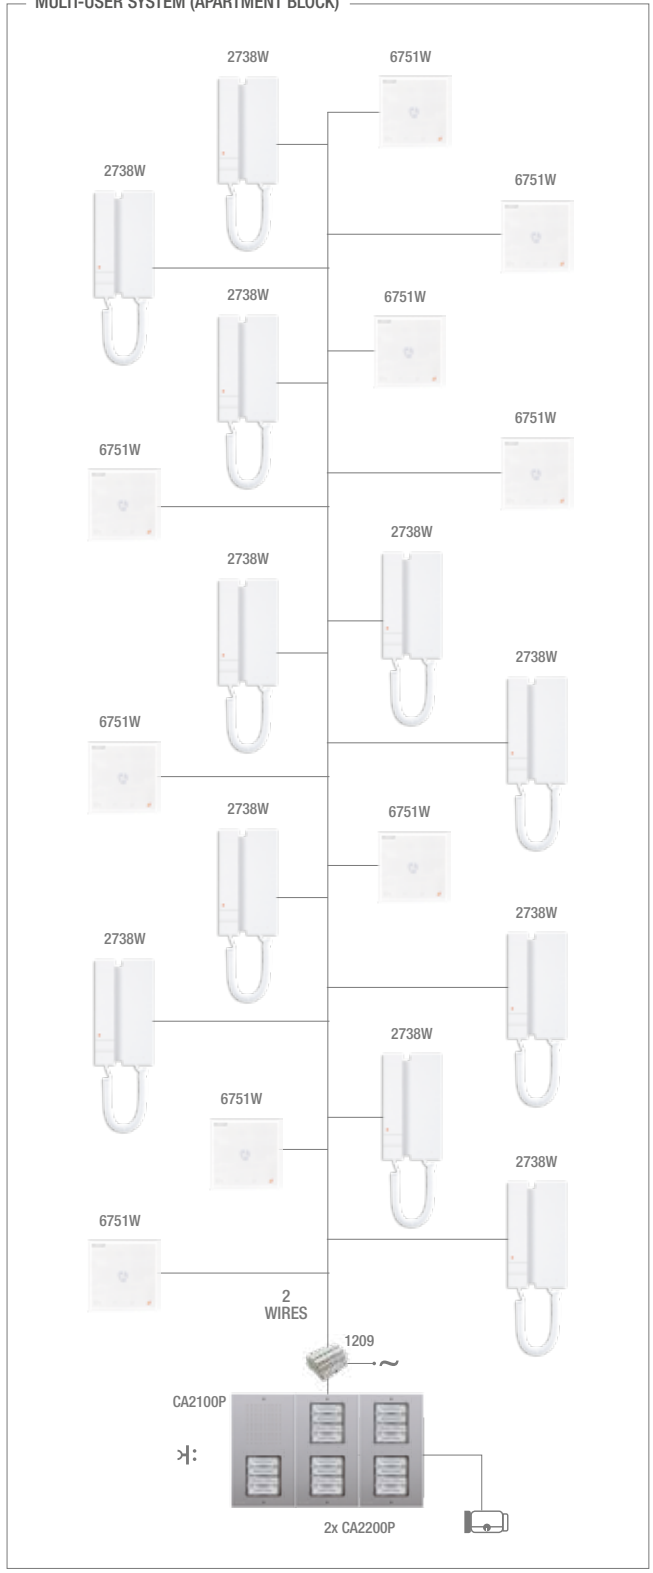

2-WIRE KIT WITH EXPANSION

CIAO KIT PRE-CONFIGURED FOR SINGLE USER 2 WIRES

KCA2061

CIAO AND MINI AUDIO SINGLE-USER KIT

Code	Quantity	Description
CA2100P	1	CIAO ENTRANCE PANEL FOR 1/2/4/8 BUTTONS. S2
1209	1	2-WIRE VIDEO KIT POWER SUPPLY UNIT
CA9210	1	2 DOUBLE-HEIGHT BUTTONS FOR CIAO ENTRANCE PANEL
CA9211	1	4 SINGLE BUTTONS FOR CIAO ENTRANCE PANEL
CA9213	1	1 LARGE BUTTON FOR CIAO ENTRANCE PANEL
2738W	1	2-BUTTON MINI DOOR-ENTRY PHONE, SIMPLEBUS2

CIAO KIT PRE-CONFIGURED FOR SINGLE USER 2 WIRES

KCA2071

CIAO AND MINI AUDIO HANDS-FREE SINGLE-USER KIT

Code	Quantity	Description
CA2100P	1	CIAO ENTRANCE PANEL FOR 1/2/4/8 BUTTONS. S2
1209	1	2-WIRE VIDEO KIT POWER SUPPLY UNIT
CA9210	1	2 DOUBLE-HEIGHT BUTTONS FOR CIAO ENTRANCE PANEL
CA9211	1	4 SINGLE BUTTONS FOR CIAO ENTRANCE PANEL
CA9213	1	1 LARGE BUTTON FOR CIAO ENTRANCE PANEL
6751	1	MINI HANDS-FREE DOOR-ENTRY PHONE, SIMPLEBUS2

SINGLE-USER SYSTEM

MULTI-USER SYSTEM (APARTMENT BLOCK)

FOUR-USER SYSTEM

5-WIRE KIT WITH EXPANSION

CIAO KIT
PRE-CONFIGURED
FOR SINGLE USER
5 WIRES

5

KCA5061

CIAO AND MINI AUDIO SINGLE-USER KIT

Code	Quantity	Description
CA5100P	1	CIAO ENTRANCE PANEL FOR 1/2/4 BUTTONS. 4+N
1200	1	12 VAC TRANSFORMER INPUT 230 VAC
CA9210	1	2 DOUBLE-HEIGHT BUTTONS FOR CIAO ENTRANCE PANEL
CA9211	1	4 SINGLE BUTTONS FOR CIAO ENTRANCE PANEL
CA9213	1	1 LARGE BUTTON FOR CIAO ENTRANCE PANEL
2702W	1	2-BUTTON MINI DOOR-ENTRY PHONE, TRADITIONAL