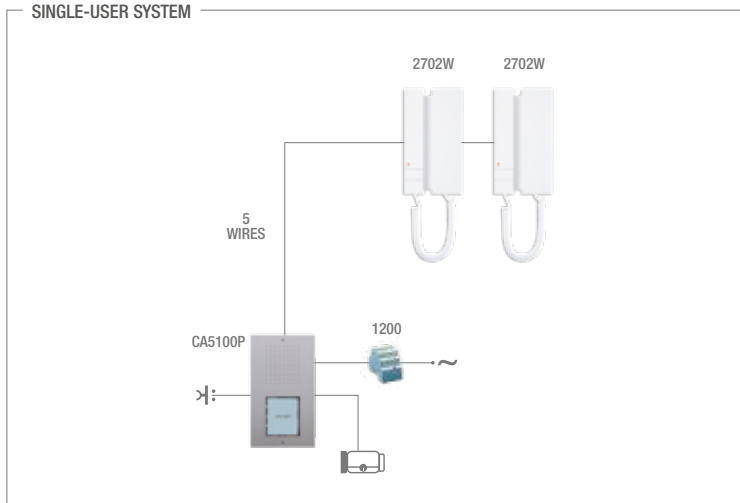

SINGLE-USER SYSTEM

FOUR-USER SYSTEM