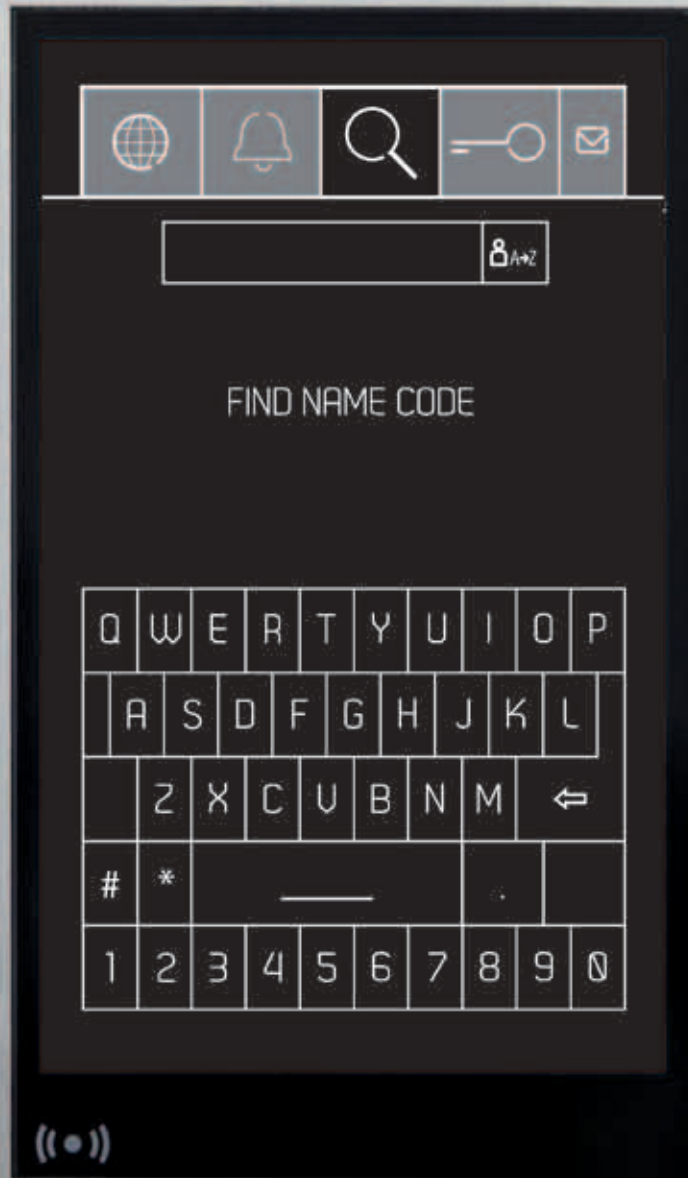

ANALOGUE VERSION

DIGITAL VERSION

USER FRIENDLY INTERFACE
8" HD TOUCH SCREEN

RFID READER

CONCEALED LOUDSPEAKER
FOR OUTGOING AUDIO LINE

4 MM MIRROR-FINISH /
BRUSHED STEEL

& now
BUSINESS & PRIVATE APARTMENTS

TOUCH THE DISPLAY

((•))

CALL MANAGEMENT MODE

WITH DIRECT CALL BUTTONS AND CUSTOMISABLE GRAPHICS

WITH ON-SCREEN CALL BUTTONS ORGANISED ALPHABETICALLY

WITH CODED CALL

WITH QUICK SEARCH BY NAME OR CODE OF THE USER YOU WISH TO CALL