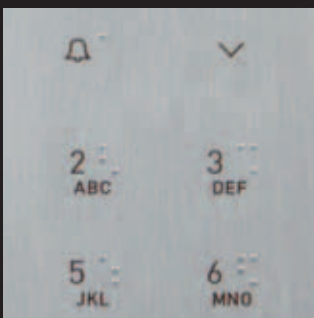

Winner of the “Red Dot Award 2013” and the “Good Design Award 2013”, 2 of the most significant international design awards, this entrance panel highlights the features of technological innovation and the aesthetic quality typical of the 316 range.

Sense is unusual in that it has no mechanical keys, as it utilises capacitive technology applied to metal for the first time.

reddot design award
product design 2013

MONOLITHIC METAL
PLATE WITH NO BUTTONS