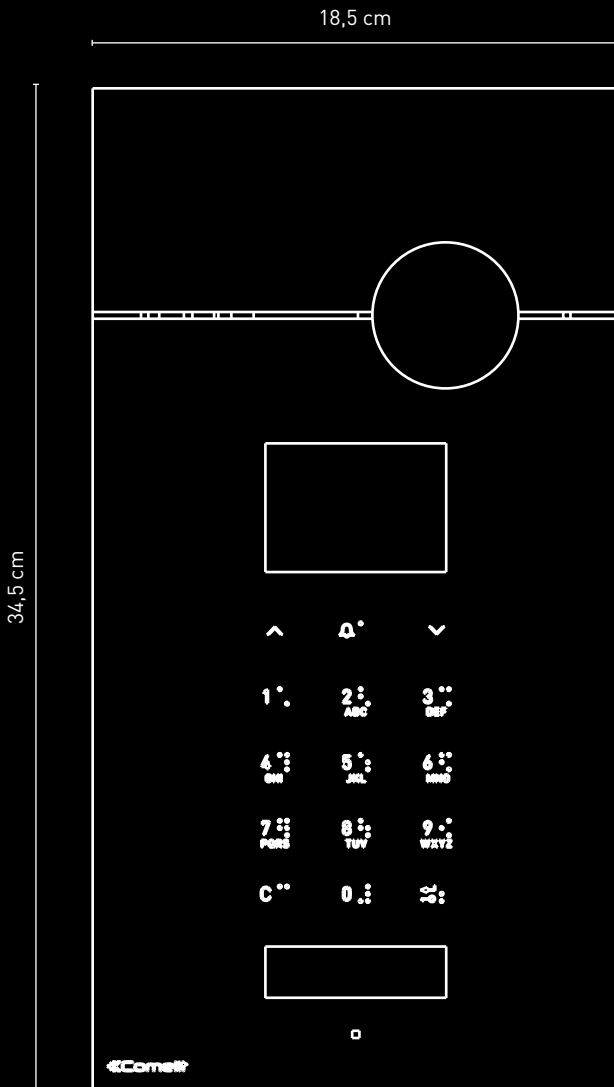

- Audio/video external unit in AISI 316 steel
- Two surface finishes: polished (mirror) finish at the top and brushed finish at the bottom
- Backlit 128x64 pixel graphic display
- Alphanumeric keypad made using exclusive "sense" technology: the metal surface itself is touch-sensitive
- Keys with Braille characters
- Voice messages and visual indications for hearing aid users via pictograms on the display
- External unit supplied complete with audio/video module
- Night-time lighting with an accessory that also functions as a rain shield
- Integrated RFID reader
- User interface in 16 languages
- Door unlocking with numeric code or badge
- Sturdy and extremely durable
- Flush-mounted external unit. 4 mm thick. Supplied complete with flush-mounted box
- Dimensions: 18.5x34.5 cm

Art.3451	DIGITAL SBC SENSE 316 A/V STAINLESS STEEL ENTRANCE PANEL
Art.3452	DIGITAL VIP SENSE 316 A/V STAINLESS STEEL ENTRANCE PANEL
Art.3459	ROOF COMPLETE WITH LEDS FOR ST. STEEL AND SENSE 316 ENT. PANEL