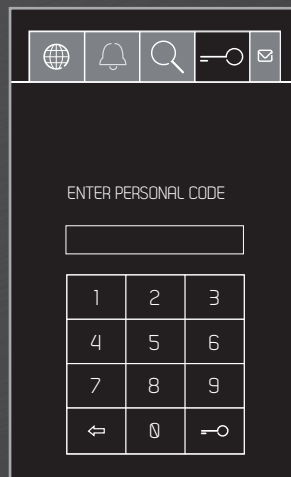

((•))

CALL MANAGEMENT MODE

WITH DIRECT CALL BUTTONS AND CUSTOMISABLE GRAPHICS

WITH ON-SCREEN CALL BUTTONS ORGANISED ALPHABETICALLY

WITH CODED CALL

WITH QUICK SEARCH BY NAME OR CODE OF THE USER YOU WISH TO CALL

CUSTOMISABLE WELCOME PICTURE

ROUTE INDICATOR SCREEN

CALL FORWARDING SCREEN

ELECTRONIC OPENING WITH CODE

USER LANGUAGE SELECTION

MESSAGE BOARD DISPLAY

 Digita il
codice utente

^ 🔔 v