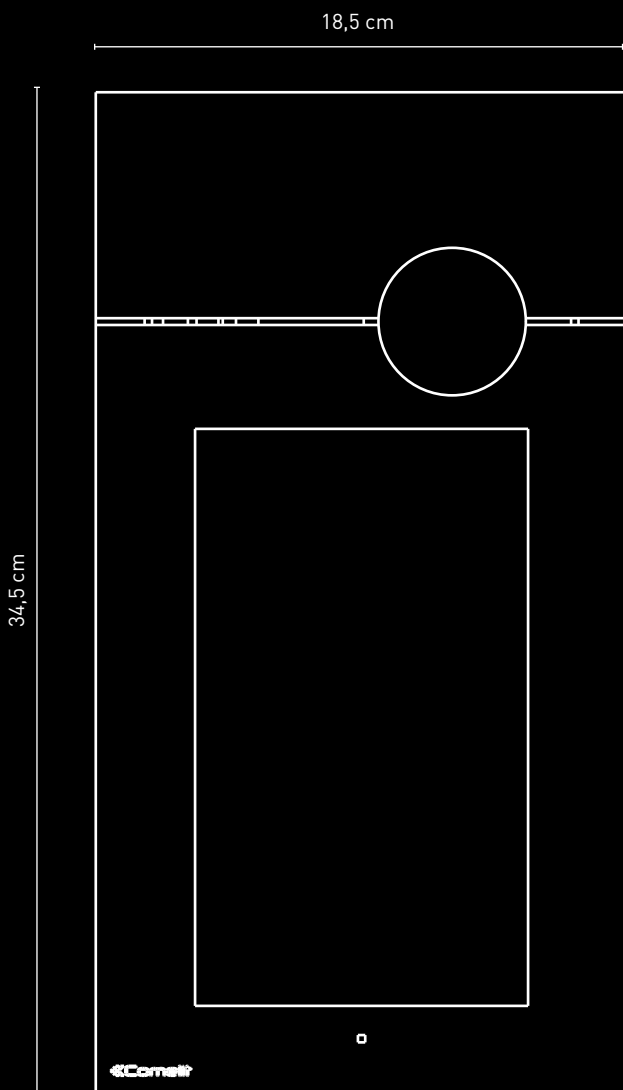

- Two surface finishes: polished mirror finish at the top and brushed finish at the bottom
- 8" backlit colour HD touch screen display
- Complete with motion sensor to increase the brightness of the display when the visitor approaches the entrance panel.
- Attractive and intuitive fully graphic interface
- 4 different call modes (name search, code, alphabetic entry button and button)
- Voice messages and visual indications for hearing aid users via pictograms on the display
- External unit supplied complete with audio/video module
- Customisable welcome messages and graphics customisable image for every single button/user
- Integrated RFID reader
- User interface in 16 languages
- Door unlocking with numeric code
- Sturdy and extremely durable
- Flush-mounted external unit. 4 mm thick. Supplied complete with flush-mounted box
- Dimensions: 18.5x34.5 cm