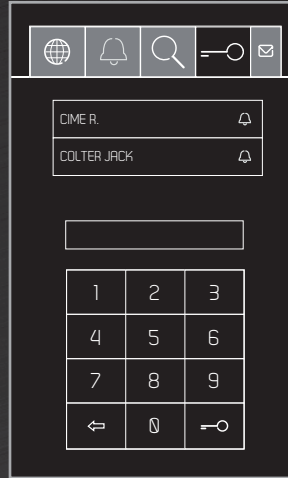

((•))

CALL MANAGEMENT MODE

WITH DIRECT CALL BUTTONS AND CUSTOMISABLE GRAPHICS

WITH ON-SCREEN CALL BUTTONS ORGANISED ALPHABETICALLY

WITH CODED CALL

WITH QUICK SEARCH BY NAME OR CODE OF THE USER YOU WISH TO CALL